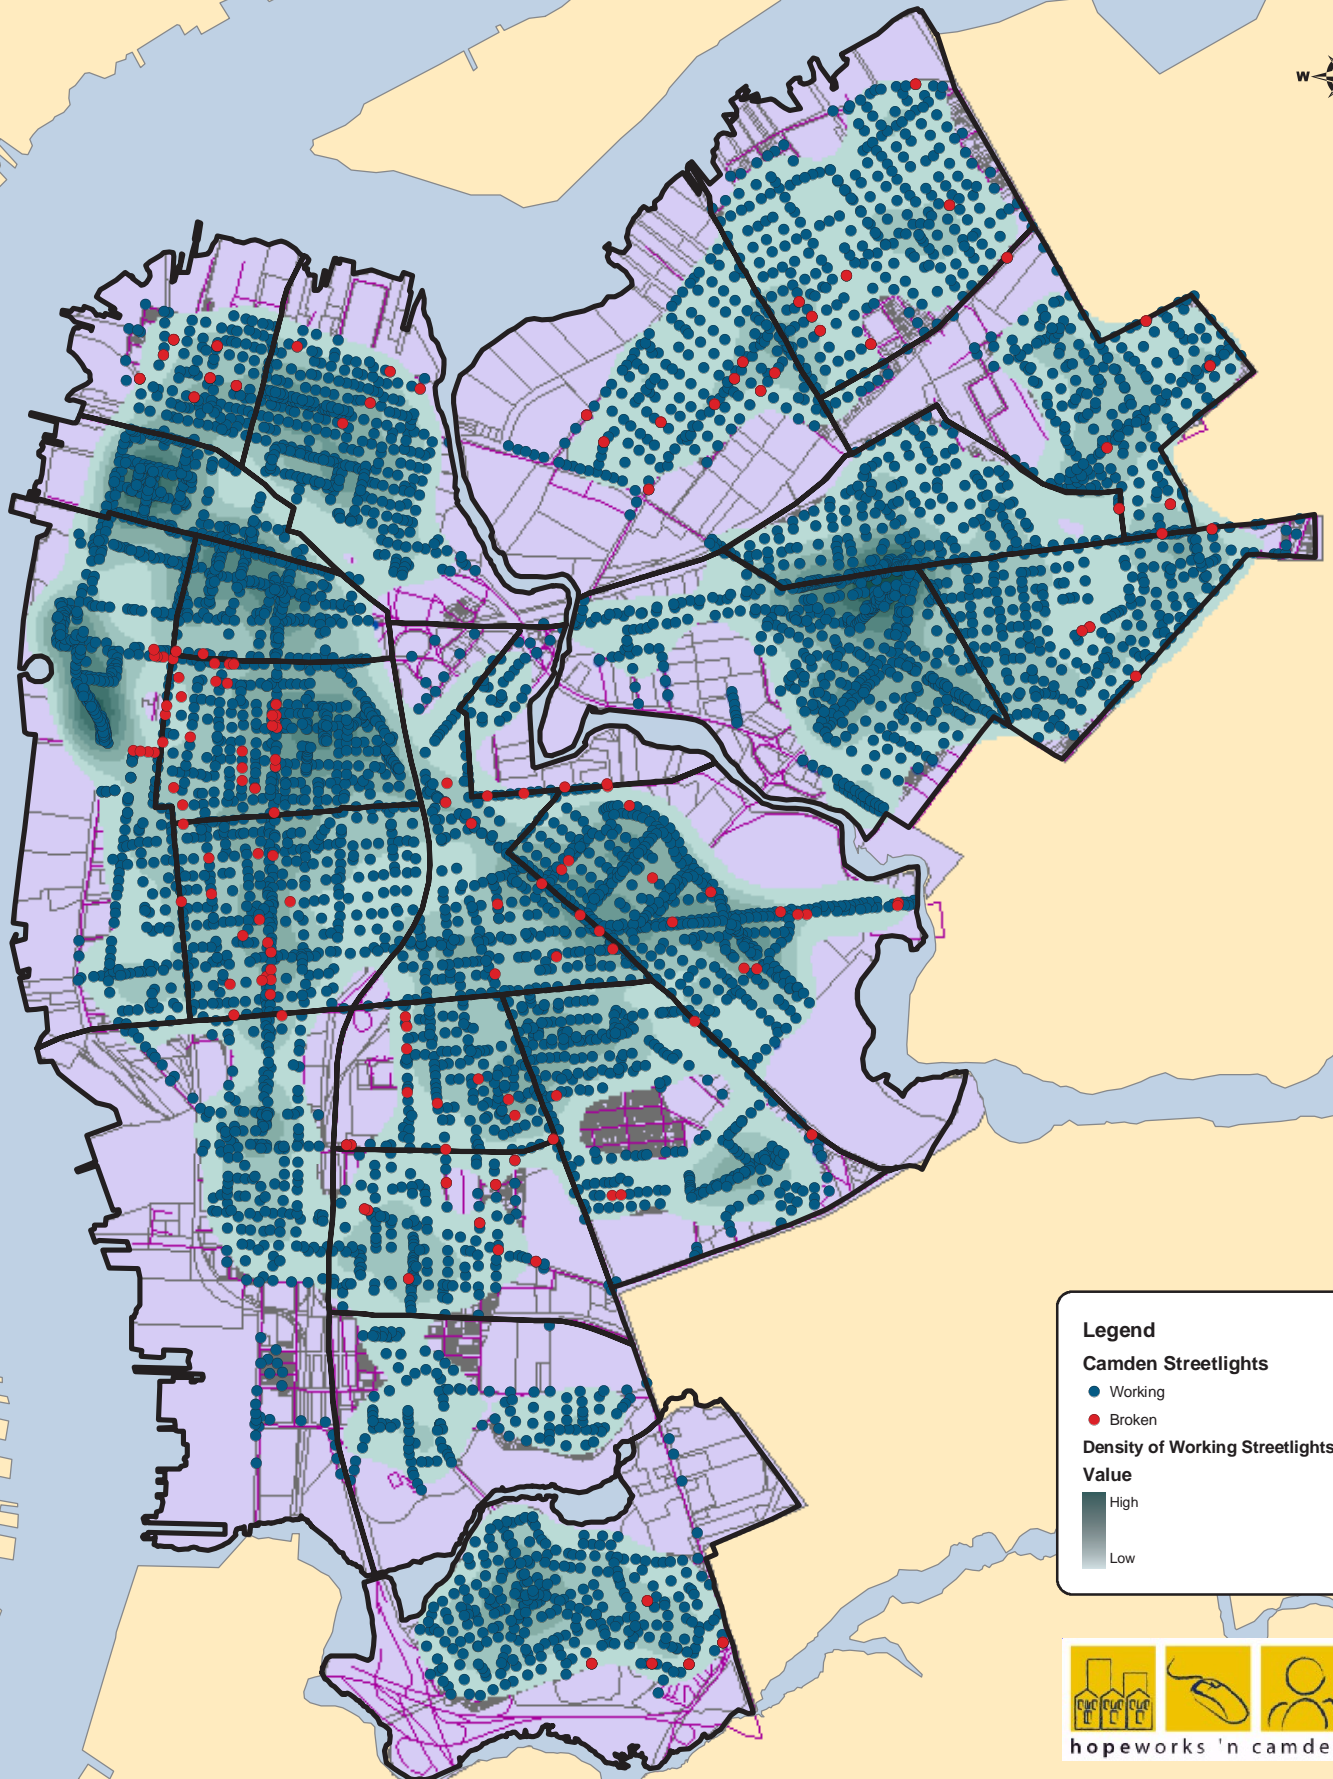

# Spatial Density Of Working Streetlights In Camden City

**Legend**

**Camden Streetlights**

- Working
- Broken

**Density of Working Streetlights**

**Value**

- High
- Low

hopeworks 'n camden